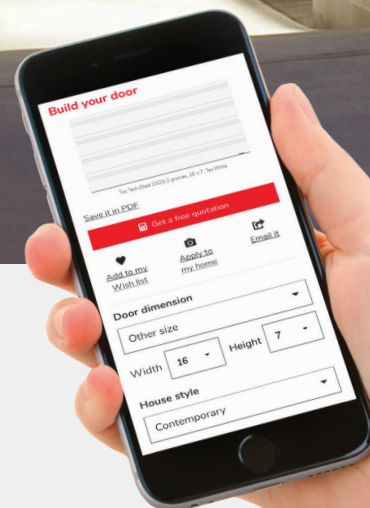

Top Tech

Textured steel | Thickness: 1 3/4"
Polyurethane, R-16

Every detail guaranteed™

CONTEMPORARY

Build your garage door

Visualize your home with a new garage door. Visit garaga.com/designcentre or scan the QR code.

Privacy Level: X/5

COLOR

Visit garaga.com/gentek to see Gentek's equivalent aluminum capping.

Orion

This window has aluminum grids inserted between the two panes of glass.

Decorative inserts †

Decorative inserts are installed on the exterior side of the window (easy to remove).

SIZE

Widths from 8' to 18', in 1" increments. Heights from 6'6" to 8', in 3" increments. See your garage door dealer for more details on oversized doors available.

WARRANTY

Door sections: limited lifetime
Dura+ hardware: 2 years
Weatherstripping: 1 year