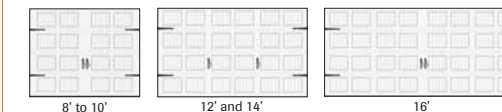

Model Patterns

Features & Benefits

Stratton 138™

Metal plate inside the panel:
14-gauge steel reinforcement plate for hinges and handle.

Panels and Hardware

- 26-gauge commercial spec galvanized steel
2. Pressure-injected polyurethane foam (R-12; thickness: 1½")
3. Wood End block (Kiln-dried pine)
4. Value Kit™: 16-gauge bolted tracks and jamb brackets, black nylon rollers

Options

- ThermaBlok™ Frame Weatherstripping: Double lip PVC Frame ThermaBlok™ weatherstripping with exterior screw cover.
- Dura+™ Hardware: 14-gauge welded tracks and jamb brackets, white nylon rollers with 11-ball bearings.