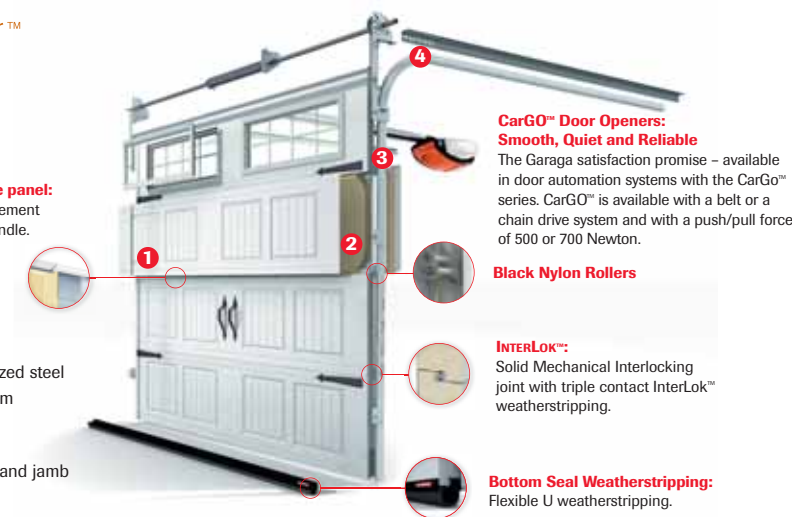

Model Patterns

Features & Benefits

Stratton 138™

Metal plate inside the panel:
14-gauge steel reinforcement plate for hinges and handle.

Panels and Hardware

- 26-gauge commercial spec galvanized steel
- Pressure-injected polyurethane foam (R-12; thickness: 1½")
- Wood End block (Kiln-dried pine)
- Value Kit™: 16-gauge bolted tracks and jamb brackets, black nylon rollers

Options

- ThermaBlok™ Frame Weatherstripping: Double lip PVC Frame ThermaBlok™ weatherstripping with exterior screw cover.
- Dura+™ Hardware: 14-gauge welded tracks and jamb brackets, white nylon rollers with 11-ball bearings.