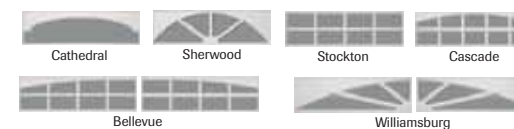

Standard

Lis

Cottage

Door knockers

Stratton 138, 10' x 7',
Ice White, Stockton windows.

Specifications

Decorative windows

One piece injected window frame made of polypropylene.

Standard Unit (40" x 13") single pane or thermopane

Plastic Inserts (40" x 13")

Color of frames and inserts: White, Claystone and Desert Sand.

Orion (40" x 13") thermopane

Available Colors

Warning:
The colors shown on this page are as exact as printing techniques will allow. Please request an actual color sample.